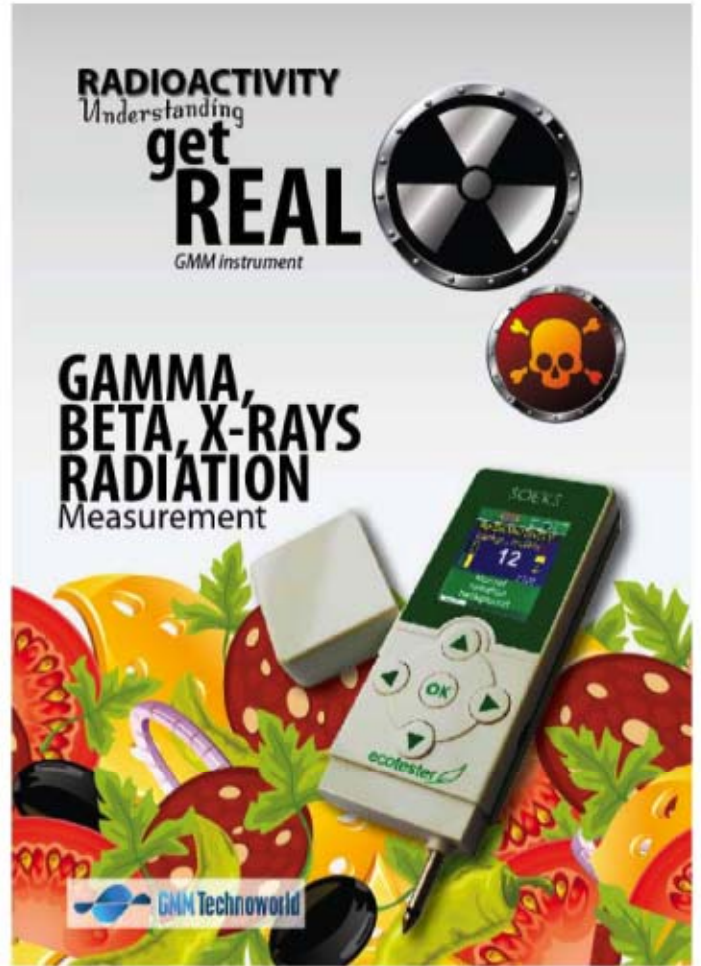

RADIOACTIVITY
Understanding
get
REAL

GMM Instrument

**GAMMA,
BETA, X-RAYS**
Radiation
Measurement